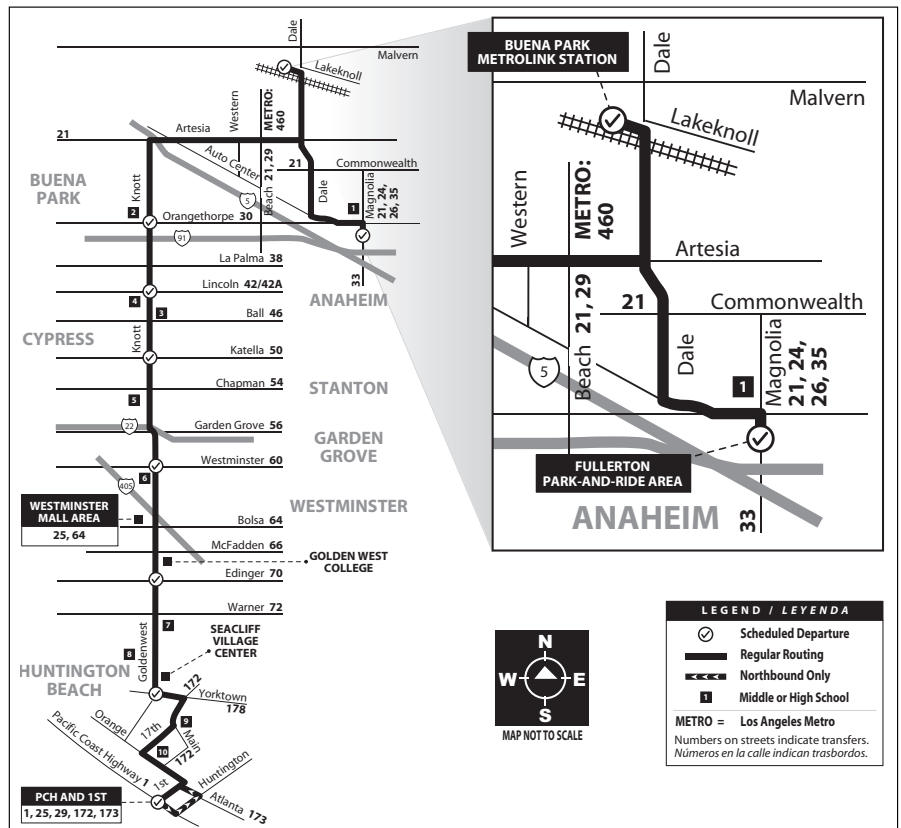

NEW SHUTTLE SERVICE INFORMATION

Buena Park Metrolink Station/Fullerton Park-and-Ride

July 1, 2011 will be the last day of operation for the Buena Park Metrolink Shuttle Service. Beginning July 5, 2011, OCTA's Route 25 will assume this shuttle service with the addition of trips between the Buena Park Metrolink Station and the Fullerton Park-and-Ride. See Route 25 schedules and map below:

Route 25 Southbound		Route 25 Northbound	
From: Fullerton Park-and-Ride		From: Buena Park Metrolink Station	
To: Buena Park Metrolink Station		To: Fullerton Park-and-Ride	
4:46 am	12:05 pm	6:02 am	12:06 pm
5:29 am	12:53 pm	6:05 am	12:51 pm
5:50 am	1:38 pm	6:47 am	1:36 pm
6:11 am	2:23 pm	6:52 am	2:21 pm
6:27 am	3:08 pm	6:27 am	3:06 pm
6:47 am	3:53 pm	7:34 am	3:56 pm
7:10 am	4:22 pm	7:41 am	4:11 pm
7:35 am	4:32 pm	8:23 am	4:37 pm
8:12 am	5:02 pm	8:32 am	4:47 pm
8:19 am	5:17 pm	9:10 am	5:17 pm
8:50 am	5:37 pm	9:51 am	5:22 pm
9:00 am	6:06 pm	10:36 am	5:52 pm
9:45 am	6:34 pm	11:21 am	6:12 pm
10:35 am	6:57 pm		6:56 pm
11:20 am	7:45 pm		7:36 pm
	8:48 pm		8:31 pm
	9:47 pm		9:31 pm
			10:34 pm

Visit www.octa.net or call 714-636-RIDE for more information.